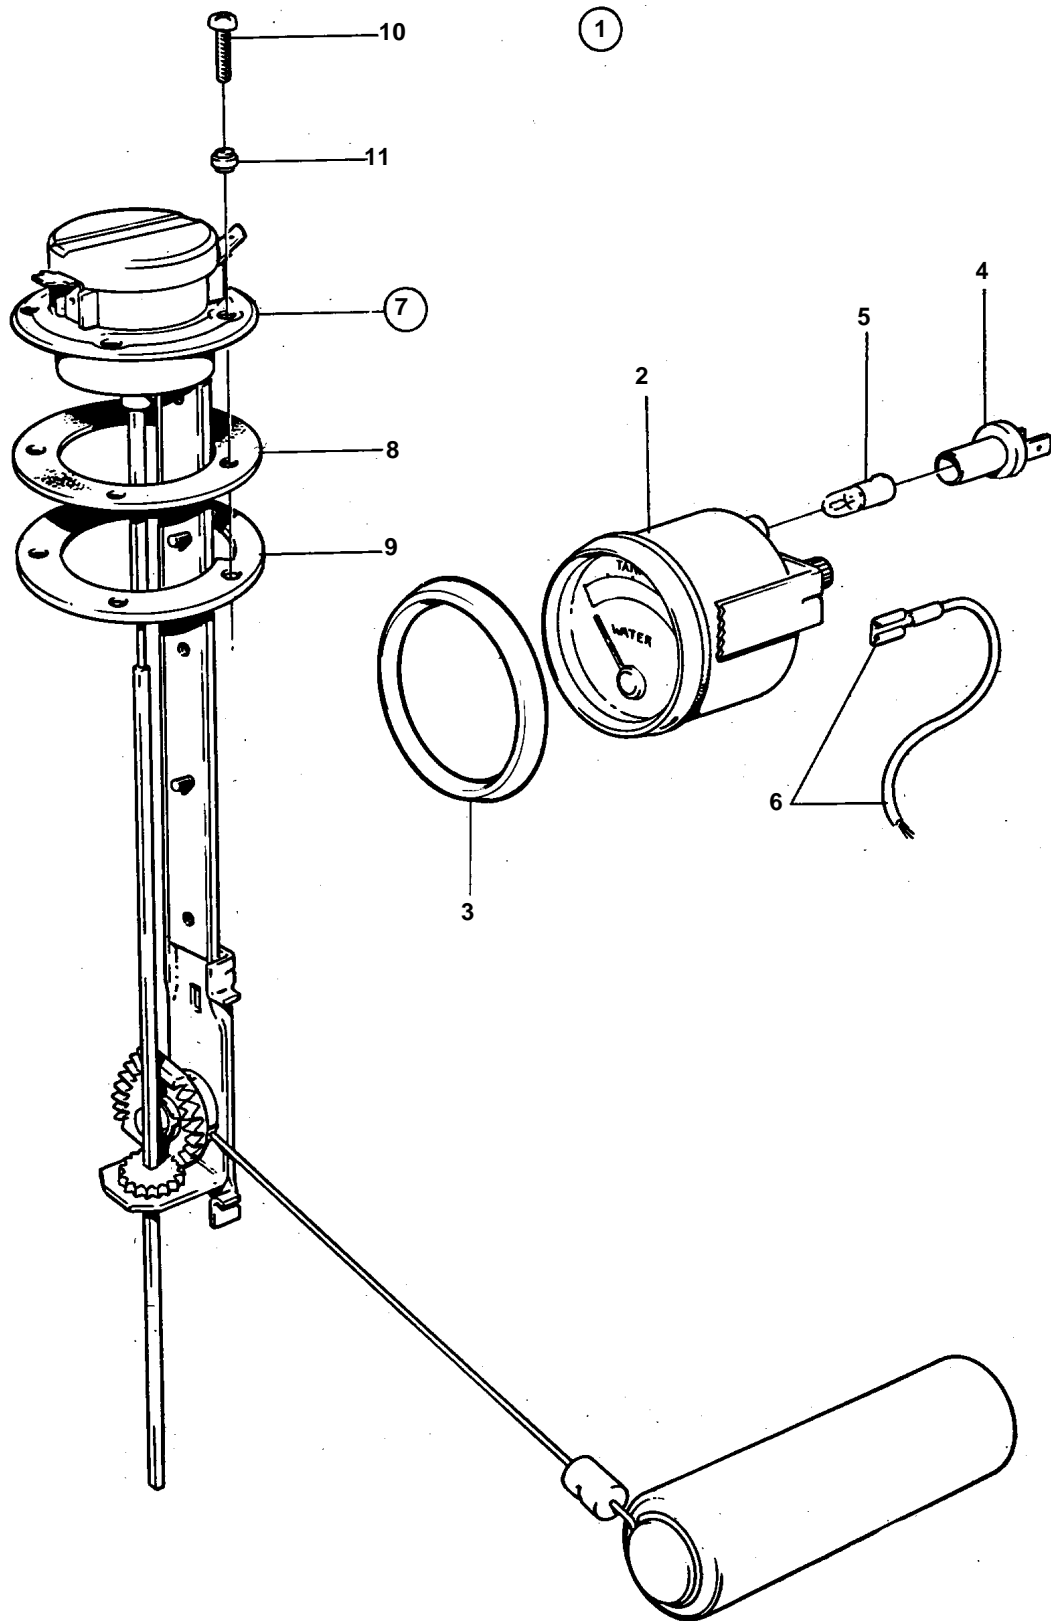

COMMON

COMMON

REF	PART NO.	QTY	DESCRIPTION	NOTES
1	828717	1		24V
2	828636	1	• Tank gauge	
3	828542	1	• Front ring	
4	808175	1	• Bulb socket	
5	182059	1	• Bulb	
6		X	• CABLES AND TERMINALS	SEE GROUP 3
7	834389	1	• Sender	
8	89865	1	• • Gasket	
9	834480	1	• • Flange	
10	956078	4	• • Screw	L = 16 MM
	956081	1	• • Screw	L = 25 MM
11	834481	5	• • Gasket	